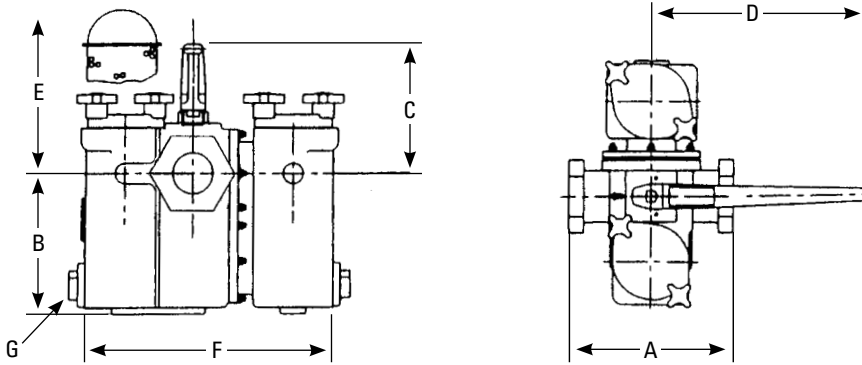

Material

	792SD, 794SD
Body	Carbon Steel, ASTM A216-WCB
Cover/Cap	Carbon Steel
Seats	PTFE
O-Rings	Buna-N

Dimensions and Weights

Models 792SD, 794SD

SIZE		DIMENSIONS										WEIGHT					
		A		B		C		D		E Screen Removal		F		G (NPT)			
in.	mm	in.	mm	in.	mm	in.	mm	in.	mm	in.	mm	in.	mm	in.	mm	lbs.	kgs.
3/4	20	5 1/2	140	4 15/16	125	4 5/8	118	10	254	7 3/4	197	10 3/16	259	3/4	20	32	14.5
1	25	5 1/2	140	4 15/16	125	4 5/8	118	10	254	7 3/4	197	10 3/16	259	3/4	20	32	14.5
1 1/4	32	7 1/2	191	6 3/4	171	4 3/8	111	10	254	10 3/8	264	12 3/4	324	1 1/4	32	58	26.3
1 1/2	40	7 1/2	191	6 3/4	171	4 3/8	111	10	254	10 3/8	264	12 3/4	324	1 1/4	32	57	25.8
2	50	10	254	8 1/16	208	7 1/8	181	20	508	12 3/8	321	16 3/8	416	1 1/4	32	115	52.1
2 1/2	65	11 1/2	292	12	309	8 1/16	205	20	508	17 11/16	449	20 3/8	518	1 1/2	40	198	89.7
3	80	11 1/2	292	12	309	8 1/16	205	20	508	17 11/16	449	20 3/8	518	1 1/2	40	198	89.7